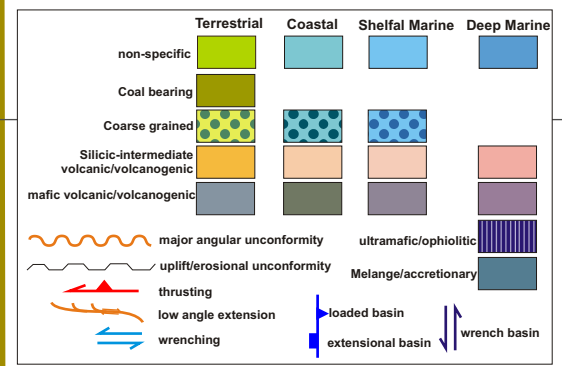

Central Qld

SE Qld

Yarraman/Kingoroy Esk Trough - Ipswich (D'Aguilar, Beenleigh) Gympie Block

Time-Space Plot NEO Central and SE Queensland

Rod Holcombe 2011

Devonian-Jurassic Tectonics